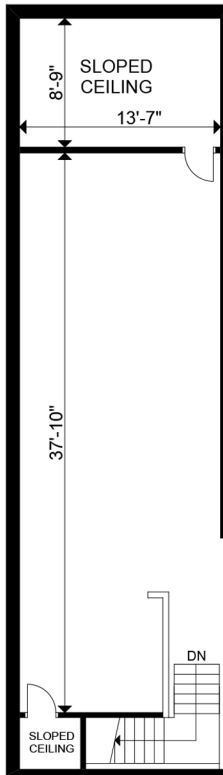

LIGHT FACTORY

MEZZANINE

UNIT

Unit 304A | 3,764 sq. ft.
(Kitchen, loft area, private office,
boardroom, 30 ft. ceilings)