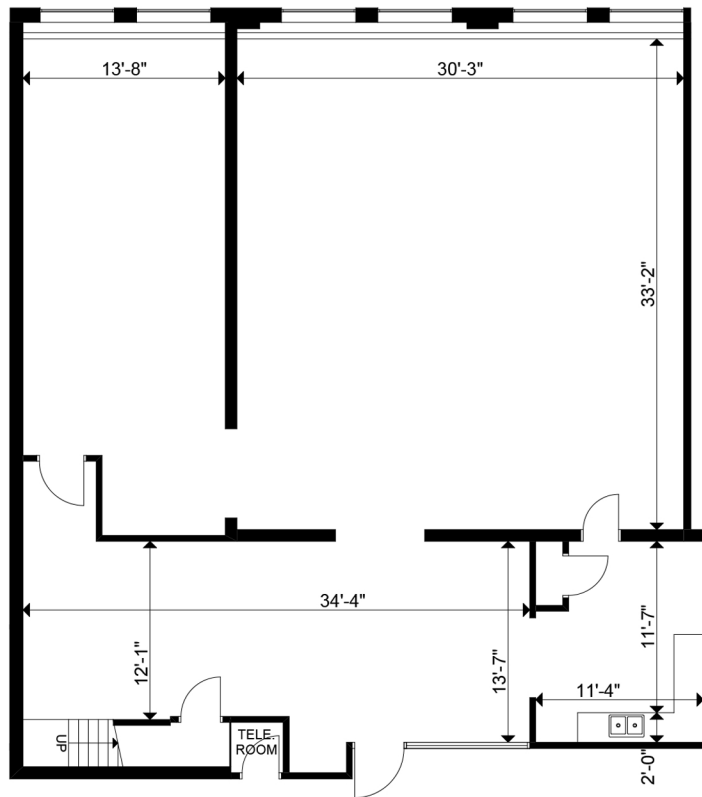

LIGHT FACTORY

MEZZANINE

UNIT

Unit 304A | 3,764 sq. ft.
(Kitchen, loft area, private office,
boardroom, 30 ft. ceilings)